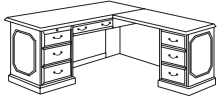

ITEM	DESCRIPTION	MODEL	W"	D"	H"	WT. (lbs.)	CUBIC FT.	LIST PRICE
Right Executive "L"	Desk: • Box / file drawer	7340-55 (R)	72	84	30	400	77.0	$ 3000.00
		-570 Executive Left Desk	72	36	30	257	53.9	1705.00
Left Executive "L"	• Center drawer • Centrally locking • Pull-out writing board	-579 Executive R Return	48	24	30	143	23.1	1294.00
		7340-56 (L)	72	84	30	400	77.0	$ 3000.00
	Return: • Box / locking file drawer • Cable accessible	-580 Executive Right Desk	72	36	30	257	53.9	1705.00
		-589 Executive Left Return	48	24	30	143	23.1	1294.00