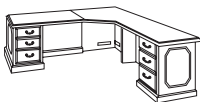

Right CPU Corner Unit	Return: • Tower CPU compartment • Cable accessible • Power manager	7340-76 (R)	72	84	30	380	77.0	$ 3119.00
Left CPU Corner Unit		-389 Left CPU Return	48	24	30	180	23.1	1264.00
	Credenza: • Box / locking file drawer • Cable accessible	-517 R Ped Corner Cred	72	36	30	200	53.9	1856.00
		7340-77 (L)	72	84	30	380	77.0	$ 3119.00
		-379 Right CPU Return	48	24	30	180	23.1	1264.00
		-518 L Ped Corner Cred	72	36	30	200	53.9	1856.00