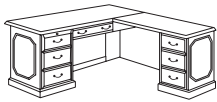

Right Executive "L"	Desk: • Box / file drawer	7340-48 (R)	66	78	30	364	62.2	$ 2942.00
		-480 Exec L Sgl Ped Desk	66	30	30	221	39.1	1648.00
Left Executive "L"	• Center drawer • Centrally locking • Pull-out writing board	-579 Executive R Return	48	24	30	143	23.1	1294.00
		7340-49 (L)	66	78	30	364	62.2	$ 2942.00
	Return: • Box / locking file drawer • Cable accessible	-490 Exec R Sgl Ped Desk	66	30	30	221	39.1	1648.00
		-589 Executive Left Return	48	24	30	143	23.1	1294.00