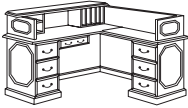

ITEM	DESCRIPTION	MODEL	W"	D"	H"	WT. (lbs.)	CUBIC FT.	LIST PRICE
Right Computer Reception Desk	Desk: • Box / file drawer • Central locking via center drawer • Pull-out writing board	7340-68 (R)	66	78	44	498	80.7	$ 3896.00
		-480 Left Sgl Ped Desk	66	30	30	221	39.1	1648.00
Left Computer Reception Desk		-379 Right CPU Return	48	24	30	180	23.1	1264.00
		-601 Privacy Hutch	66	12	14	97	18.5	984.00
	Return: • Tower CPU compartment • Cable accessible • Power manager	7340-69 (L)	66	78	44	498	80.7	$ 3896.00
		-490 Right Sgl Ped Desk	66	30	30	221	39.1	1648.00
		-389 Left CPU Return	48	24	30	180	23.1	1264.00
		-601 Privacy Hutch	66	12	14	97	18.5	984.00
			48	12	13