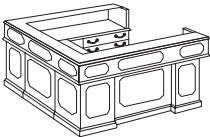

Organizer	• For use with -531 & -532 reception desk risers • Features three fixed shelves/dividers • Can be utilized horizontally or vertically	7340-40	13	9.25	13	17	1.9	$ 170.00

Right Lateral File "U"	Desk: • Pull-out writing board • Box / file drawer • Central locking via center drawer	7340-637 (R)	72	102	44	756	123	$ 5982.00
Left Lateral File "U"		-370 Left Sgl Ped Desk	72	28	30	238	39.9	1705.00
	Credenza: • Finished back with decorative wood mouldings • Two locking lateral file drawers • Cable accessible	-547 R Sgl Ped Lat File Cred	72	24	30	215	33.6	1711.00
		-59 "U" Bridge	50	24	30	83	4.9	615.00
	Bridge: • Cable accessible	-531 Desk Riser	72	27	14	84	20.8	691.00
		-532 Credenza Riser	72	23	14	84	20.8	691.00
		-535 Bridge Riser	76	12	14	52	3.0	567.00
		7340-638 (L)	72	102	44	756	123	$ 5982.00
		-380 Right Sgl Ped Desk	72	28	30	238	39.9	1705.00
		-548 L Sgl Ped Lat File Cred	72	24	30	215	33.6	1711.00
		-59 "U" Bridge	50	24	30	83	4.9	615.00
		-531 Desk Riser	72	27	14	84	20.8	691.00
		-532 Credenza Riser	72	23	14	84	20.8	691.00
		-535 Bridge Riser	76	12	14	52	3.0	567.00